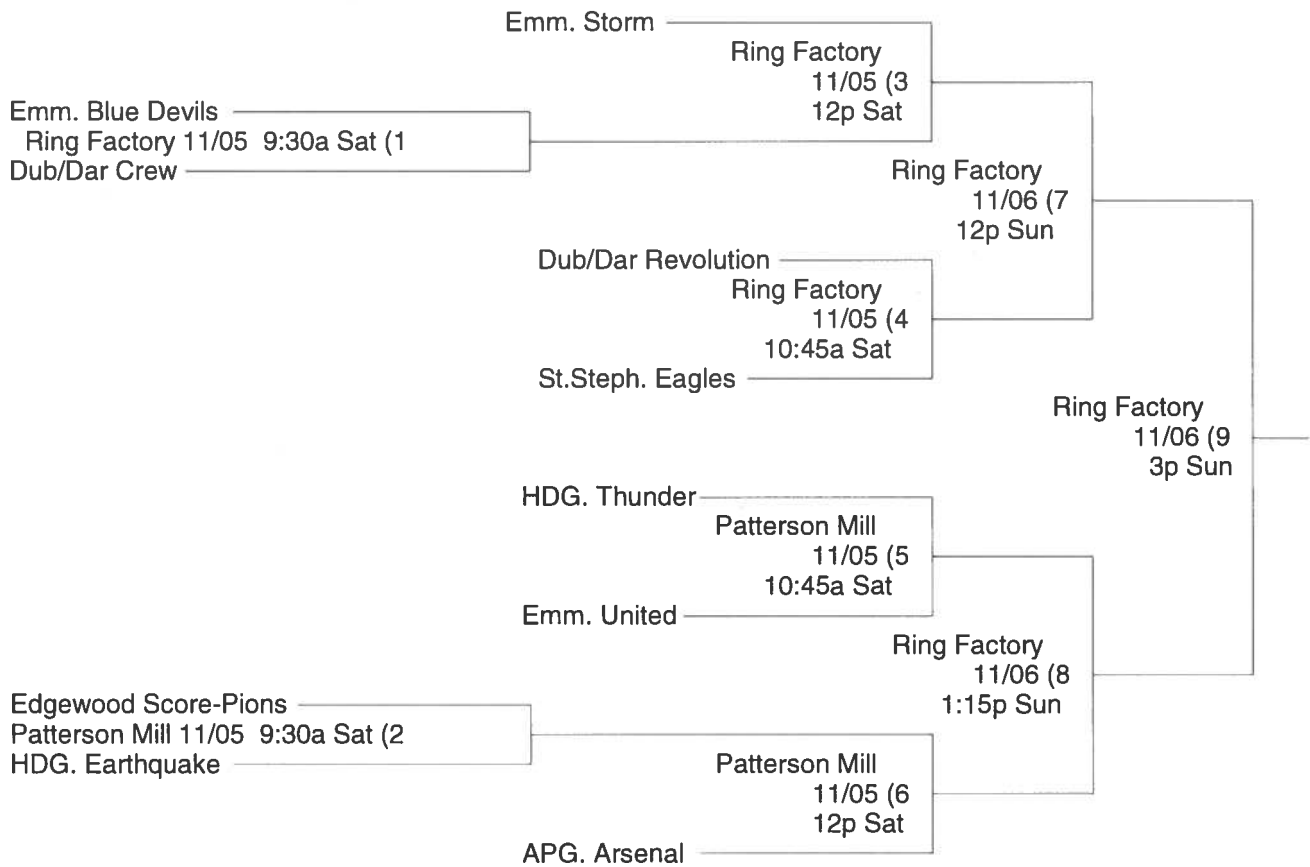

2011 ESSL FALL CLASSIC YOUTH UNDER 15 Ring Factory and Patterson Mill

Game	Day	Date	Time	Field	Team 1	VS	Team 2
1	Sat	11/05/11	9:30a	Ring Factory	Emm. Blue Devils	VS	Dub/Dar Crew
2	Sat	11/05/11	9:30a	Patterson Mill	Edgewood Score-P	VS	HDG. Earthquake
3	Sat	11/05/11	12:00p	Ring Factory	Emm. Storm	VS	Winner Game 1
4	Sat	11/05/11	10:45a	Ring Factory	Dub/Dar Revoluti	VS	St.Steph. Eagles
5	Sat	11/05/11	10:45a	Patterson Mill	HDG. Thunder	VS	Emm. United
6	Sat	11/05/11	12:00p	Patterson Mill	Winner Game 2	VS	APG. Arsenal
7	Sun	11/06/11	12:00p	Ring Factory	Winner Game 3	VS	Winner Game 4
8	Sun	11/06/11	1:15p	Ring Factory	Winner Game 5	VS	Winner Game 6
9	Sun	11/06/11	3:00p	Ring Factory	Winner Game 7	VS	Winner Game 8