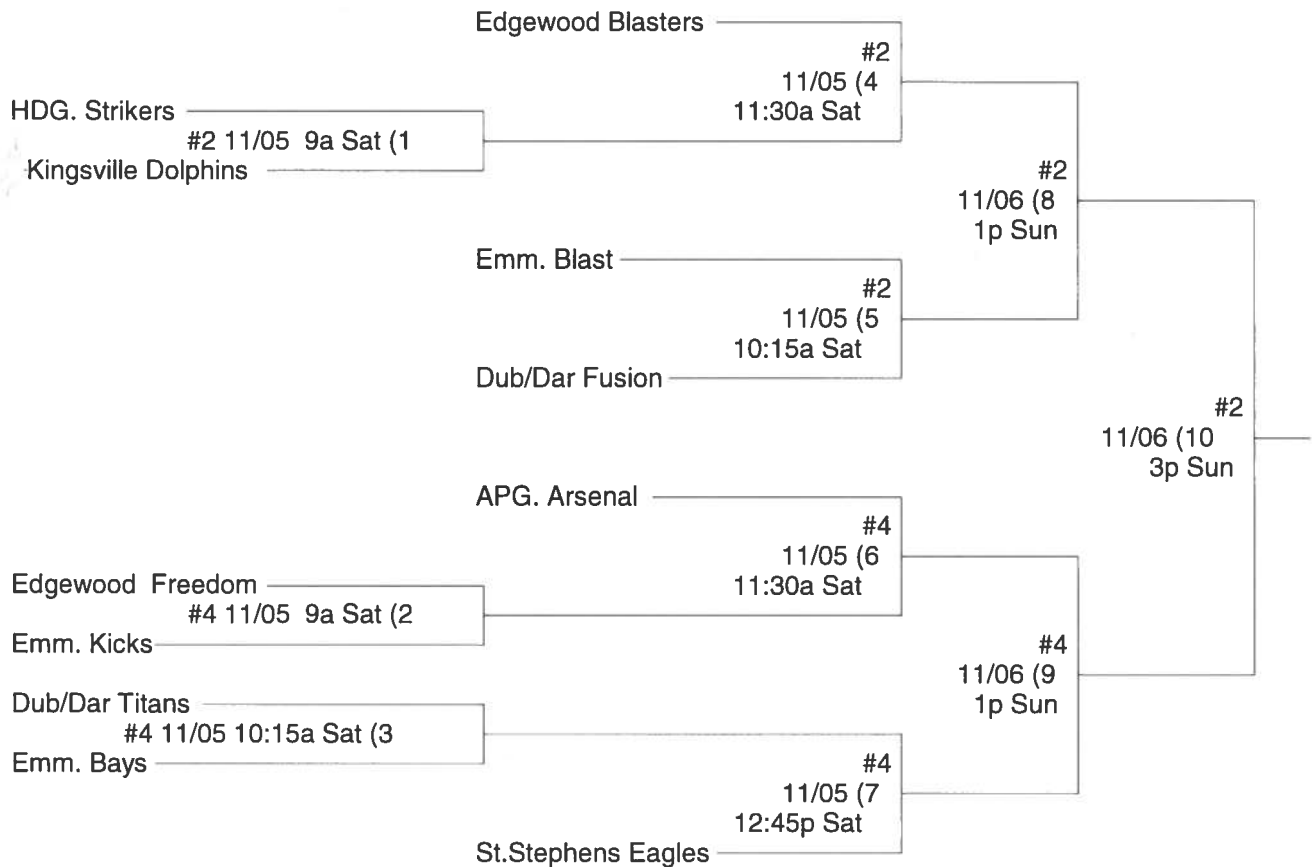

2011 ESSL FALL CLASSIC GIRLS UNDER 15 EDGEWOOD RECREATION PARK

Game	Day	Date	Time	Field	Team 1	Team 2
1	Sat	11/05/11	9:00a	#2	HDG. Strikers	VS Kingsville Dolph
2	Sat	11/05/11	9:00a	#4	Edgewood Freedo	VS Emm. Kicks
3	Sat	11/05/11	10:15a	#4	Dub/Dar Titans	VS Emm. Bays
4	Sat	11/05/11	11:30a	#2	Edgewood Blaster	VS Winner Game 1
5	Sat	11/05/11	10:15a	#2	Emm. Blast	VS Dub/Dar Fusion
6	Sat	11/05/11	11:30a	#4	APG. Arsenal	VS Winner Game 2
7	Sat	11/05/11	12:45p	#4	Winner Game 3	VS St. Stephens Eagl
8	Sun	11/06/11	1:00p	#2	Winner Game 4	VS Winner Game 5
9	Sun	11/06/11	1:00p	#4	Winner Game 6	VS Winner Game 7
10	Sun	11/06/11	3:00p	#2	Winner Game 8	VS Winner Game 9