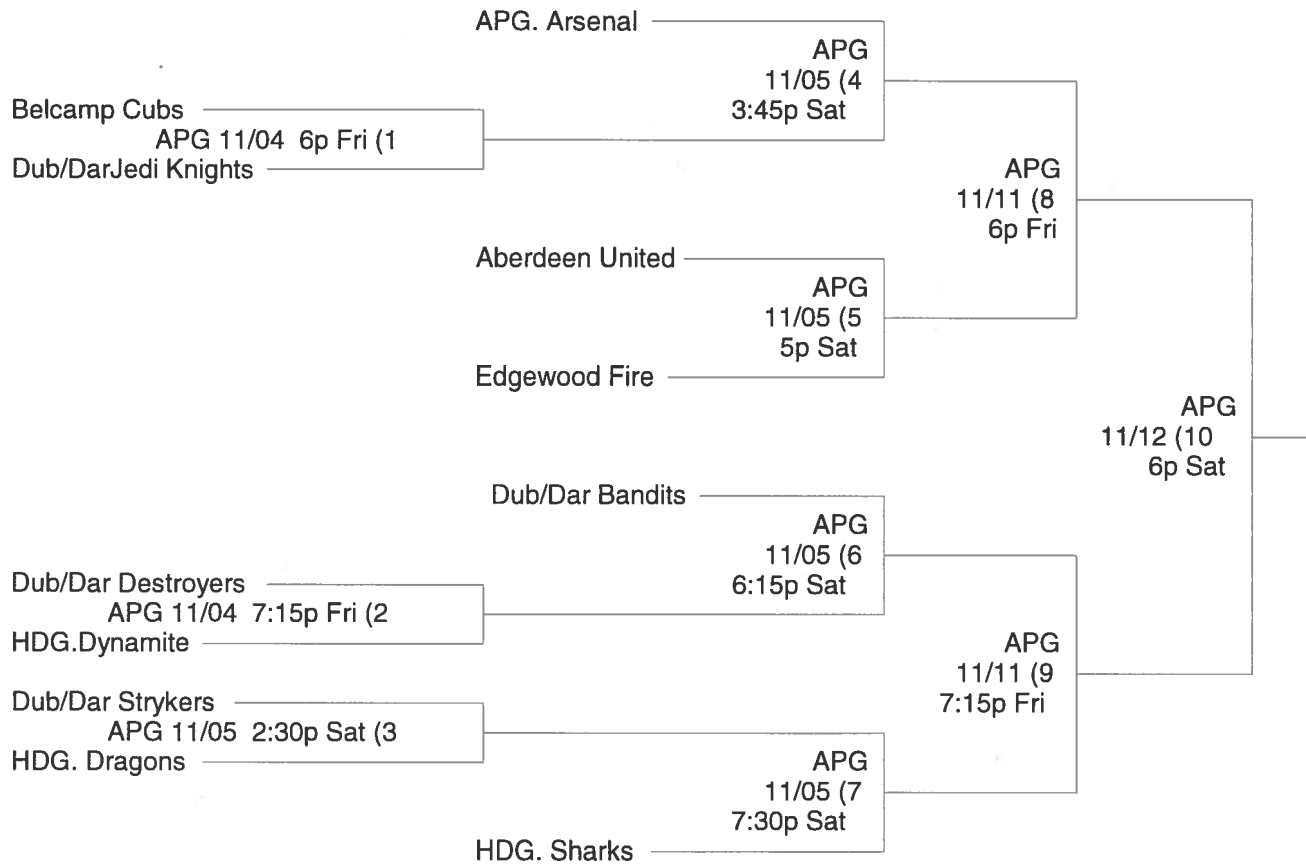

2011 ESSL FALL CLASSIC YOUTH UNDER 8

ABERDEEN PROVING GROUND YOUTH CENTER

Game	Day	Date	Time	Field	Team 1	VS	Team 2
1	Fri	11/04/11	6:00p	APG	Belcamp Cubs	VS	Dub/DarJedi Knig
2	Fri	11/04/11	7:15p	APG	Dub/Dar Destroye	VS	HDG.Dynamite
3	Sat	11/05/11	2:30p	APG	Dub/Dar Strykers	VS	HDG. Dragons
4	Sat	11/05/11	3:45p	APG	APG. Arsenal	VS	Winner Game 1
5	Sat	11/05/11	5:00p	APG	Aberdeen United	VS	Edgewood Fire
6	Sat	11/05/11	6:15p	APG	Dub/Dar Bandits	VS	Winner Game 2
7	Sat	11/05/11	7:30p	APG	Winner Game 3	VS	HDG. Sharks
8	Fri	11/11/11	6:00p	APG	Winner Game 4	VS	Winner Game 5
9	Fri	11/11/11	7:15p	APG	Winner Game 6	VS	Winner Game 7
10	Sat	11/12/11	6:00p	APG	Winner Game 8	VS	Winner Game 9